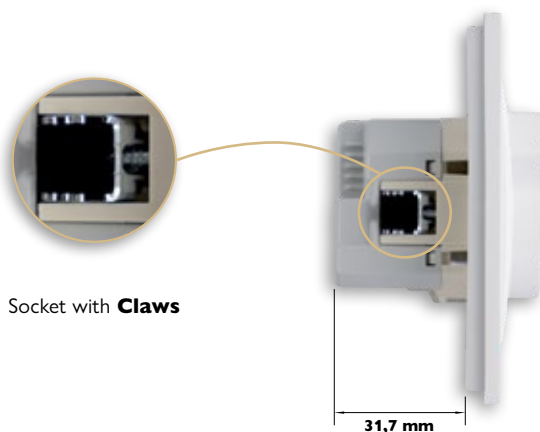

## TRIPLE POWER

---

**French Power Socket with USB A+C**  
for LOGUS90 Series

**French Power Socket with USB A+C**  
for APOLO 5000 Series

The USB sockets, flexibly charge mobile devices without having to occupy the socket. Have two USB connections (type A and type C) and are the solution to **triple the power**.

## THE IDEAL UPDATE

---

**French Power Socket with USB**  
Ref. 21117

Socket with **Claws**

31,7 mm

**Easy to renew, simple to replace**, whether renovating a space or replacing a socket.