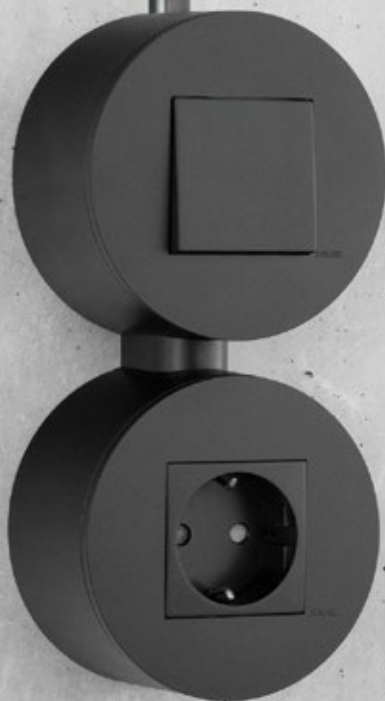

# EFAPEL<sup>®</sup>

NEW

SURFACE BOX

*Siza*

---

SURFACE BOX

MEC Q45

INDIVIDUAL

VERTICAL OR HORIZONTAL DOUBLE

+

+

FINISHINGS

**BR**  
White

**BM**  
Matte White

**PM**  
Matte Black

**AL**  
Aluminium

MEC Q45

NEW PRODUCTS

**Surface Mounting Box** for Siza Series  
Ref. 43996 ABR, ABM, APM, AAL

**Connect Gland Surface Box** Siza Series  
Ref. 43999 ABR, ABM, APM, AAL

[efapel.com](http://efapel.com) |    