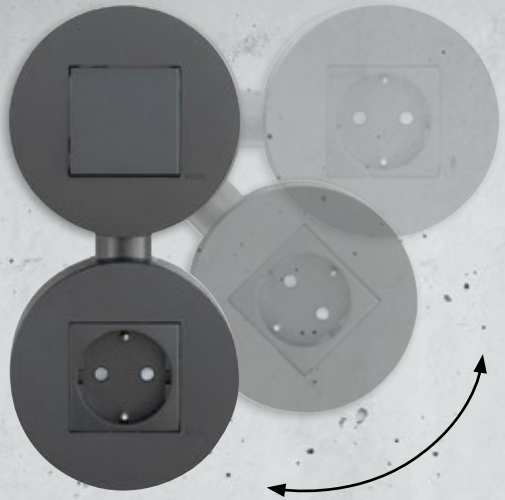

# EFAPEL<sup>®</sup>

NEW

SURFACE BOX

*Siza*

---

SURFACE BOX

MEC Q45

INDIVIDUAL

VERTICAL OR HORIZONTAL DOUBLE

+

+

FINISHINGS

**BR**  
White

**BM**  
Matte White

**PM**  
Matte Black

**AL**  
Aluminium

MEC Q45

NEW PRODUCTS

**Surface Mounting Box** for Siza Series  
Ref. 43996 ABR, ABM, APM, AAL

**Connect Gland Surface Box** Siza Series  
Ref. 43999 ABR, ABM, APM, AAL

[efapel.com](http://efapel.com) |    